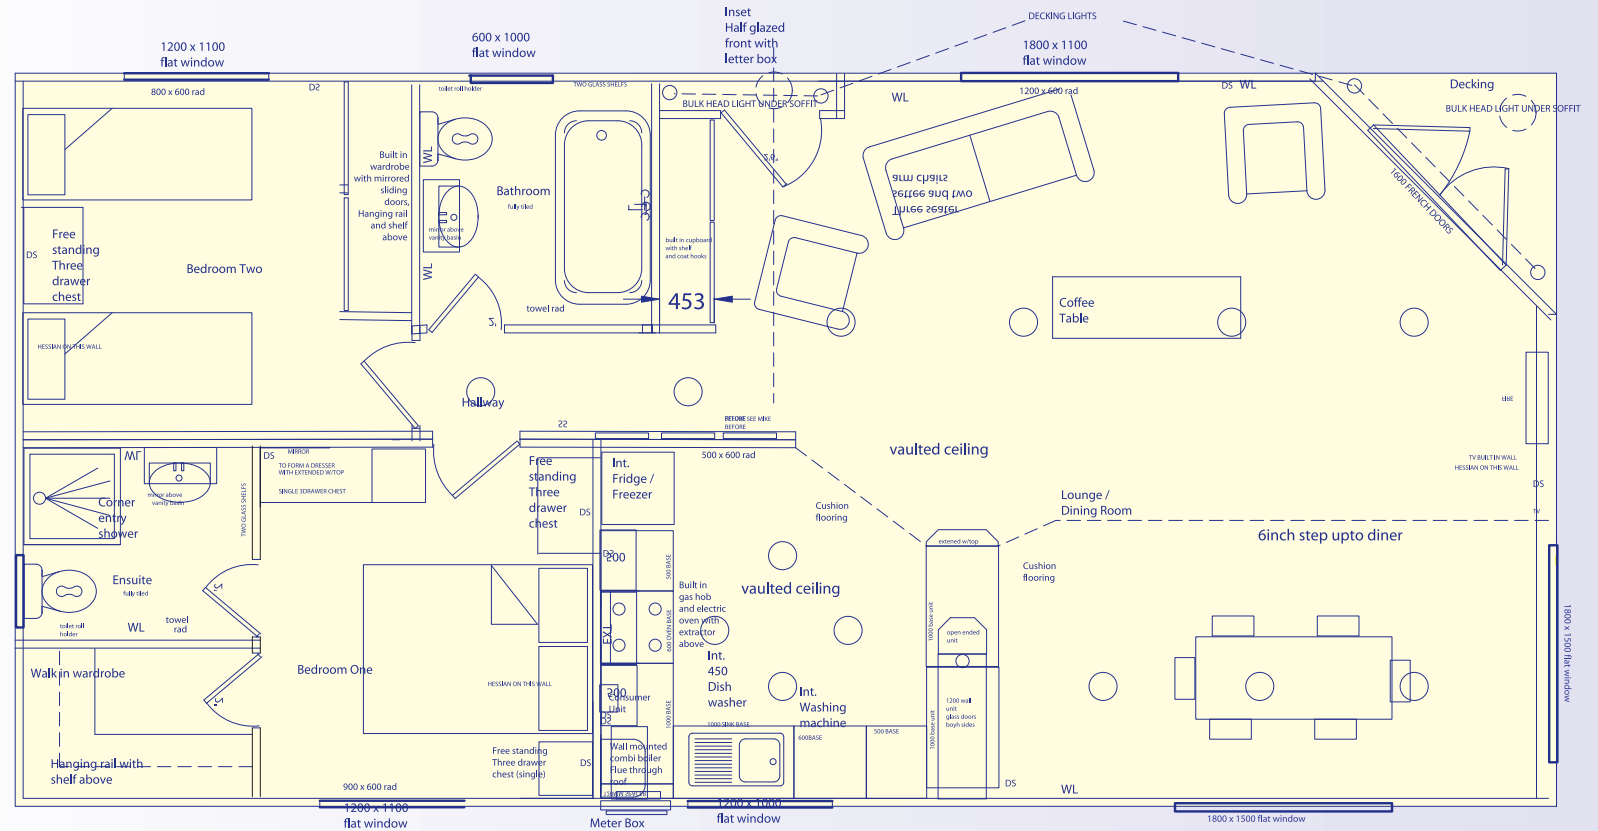

## FOREST LODGE EXECUTIVE 42' X 20'

**PATHFINDER PARK HOMES**  
 Cavalier Road, Heathfield, Newton Abbot, TQ12 6FJ  
 TELEPHONE: 01626 833799  
 Email: sales@pathfinderhomes.co.uk  
 Web: www.pathfinderhomes.co.uk